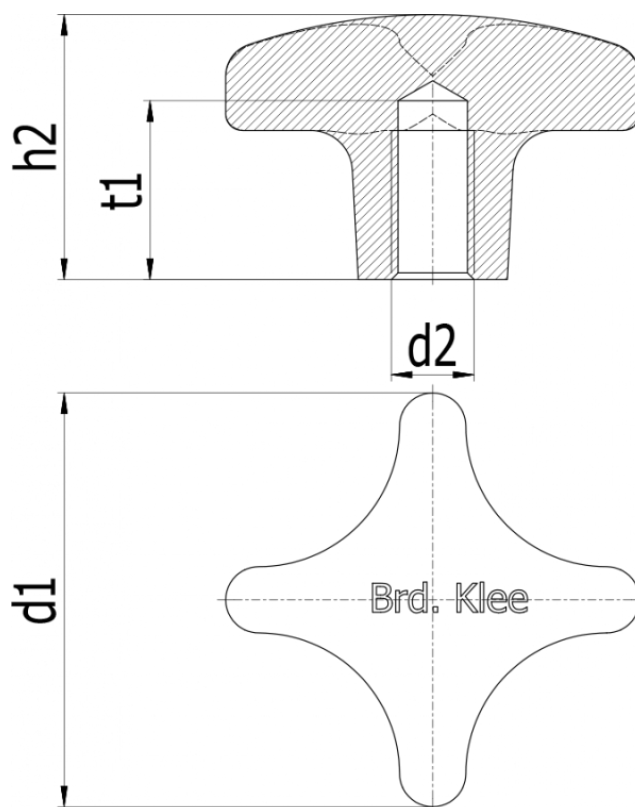

Article number: 20DIN6335NI50M10E

Description: E+G Stainless steel star knob DIN6335-NI-50-M10-E

Measures

d1	= 50
d2	= M10
h2	= 32
h4	= 18
t1	= 18
Weight in (g)	= 119